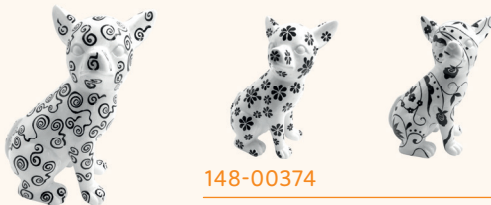

148-00486

**OZZY**

Money box owl - 3 ass.  
Medium (L11xD10,5xH17 cm)

148-00371

**FRANKIE**

Decorative teckel - 3 ass.  
Large (L39xD13xH22 cm)

148-00374

**NANOU**