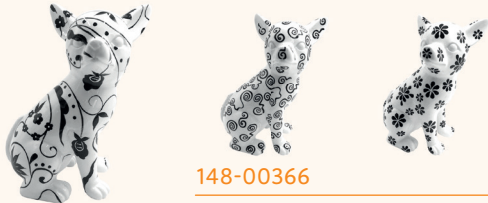

148-00366

NANOU

Money box chihuahua - 3 ass.
Medium (L17,5xD9,5xH20,5 cm)