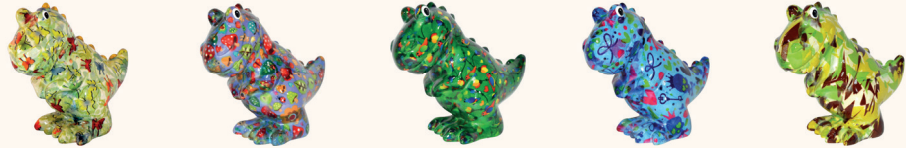

**LILLY**

Money box flamingo - 6 ass. / Medium (L17xD12xH15 cm)  
Free gift box included

148-00269

**ELVIS**

Money box dog - 6 ass. / Medium (L23,5xD10,5xH13 cm)  
Free gift box included

148-00309

**TITO**

Money box T-rex - 6 ass. / Medium (L20xD11xH17 cm)  
Free gift box included