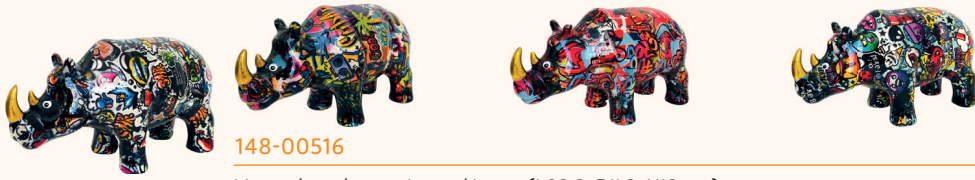

148-00516

RYAN

Money box rhino - 4 ass. / Large (L29,8xD11,8xH16 cm)
Free gift box included