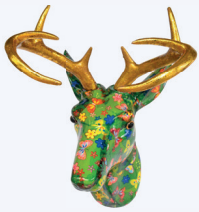

148-00703

NELSON

Wall decor head deer - 3 ass.
Large (L30xD26,5xH36 cm)
Packed in a colourful gift box