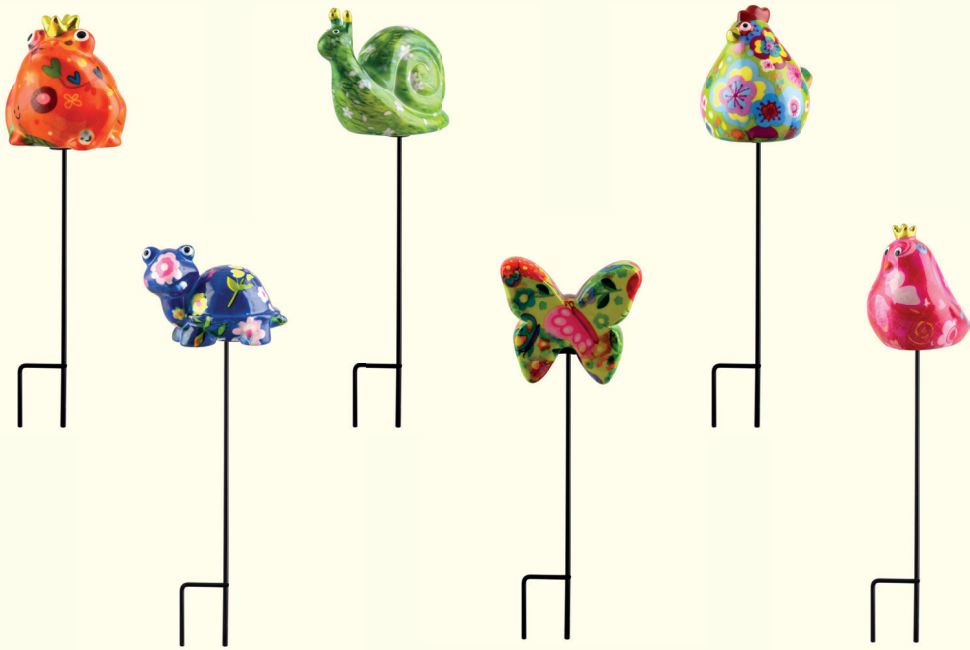

Plant holder frog (plant not included) - 6 ass. / Medium (L15xD14,5xH15,5 cm)  
Free gift box included

148-00276

**ALICE**

Plant holder chicken (plant not included) - 6 ass. / Medium (L19xD15,5xH14 cm)  
Free gift box included

148-00277

**DOROTHY**

Plant holder cat (plant not included) - 6 ass. / Medium (L21,5xD11xH17 cm)  
Free gift box included

148-00335

**BELLA**

Plant holder cow (plant not included) - 6 ass. / Medium (L18,5xD9,8xH16 cm)  
Free gift box included

148-00697

**OLIVE**

Plant holder owl (plant not included) - 6 ass. / Medium (L16,1xD15,3xH17,3 cm)  
Free gift box included

148-00674

## PLANT STAKE

Plant stake animal mix - 36 ass. / Small (approx. H20 cm)

Each plant stake has 6 different prints per animal / Material: ceramic pet + metal rod  
Free display included

148-00679