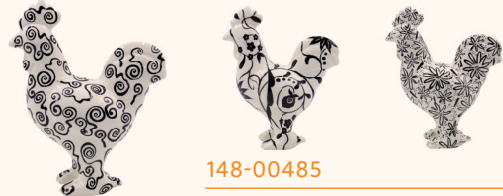

148-00485

EDSON

Money box rooster - 3 ass.
Medium (L20,5xD8xH23 cm)