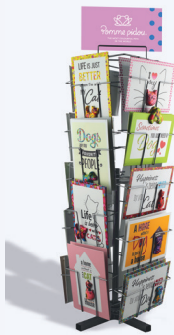

### HAPPY PET QUOTE

148-00665

"a home without a cat is just a house"  
Medium (L14,8xD0,5xH21 cm)  
Display available

### QUOTES DISPLAY

148-00648

Display for quotes / L30xD30xH85 cm  
Free with 108 pcs purchase

148-00574